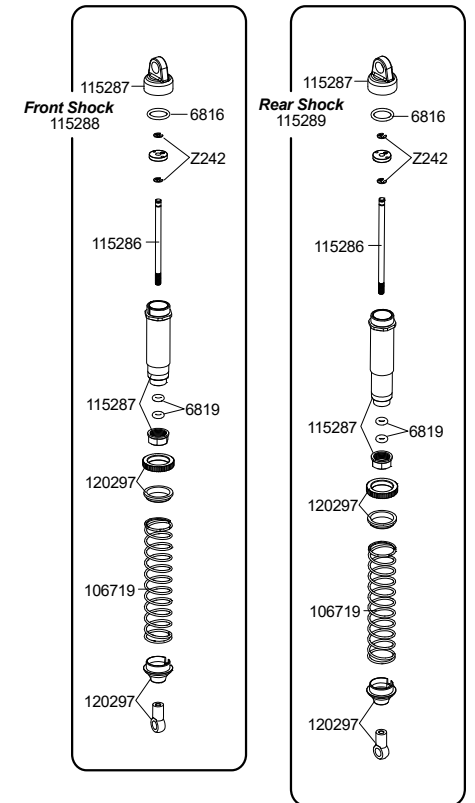

Chassis Assembly
Chassis

Montage du châssis
シャーシ展開図

Jump SC Tire: 116522
Toyo Tires Open Country M/T: 160075

Black: 116521
Chrome: 116739
White: 116741
Orange: 120134

En Parts List

Parts #	Description	Parts #	Description
6203	BODY CLIP (8mm/BLACK/20pcs)	116527	JUMP T2.8MS TIRE (2pcs)
6816	SILICONE O-RING S10 (6pcs)	116579	BATTERY BOX V2 SET
6819	SILICON O-RING P-3(REDF)(5pcs)	120018	HPI SS-20WR SERVO (WATER-RESISTANT/6.0V/6.5KG)
6917	PINION GEAR 17 TOOTH (48DP)	120042	HPI TF-41 / RF-41WP 2.4GHZ RADIO SET
75106	BODY CLIP (6mm/BLACK/20pcs)	120043	HPI TF-41 2.4GHZ TRANSMITTER (3CH)
86896	BALL STUD 4.8x12mm (10pcs)	120044	HPI RF-41WP RECEIVER (2.4GHZ/3CH)
100559	BUTTON HEAD SCREW M3x14mm (HEX SOCKET/10pcs)	120075	SC-3SWP2 WATERPROOF ESC WITH T-PLUG
100864	BUTTON HEAD SCREW M2.5x4mm (HEX SOCKET/10pcs)	120117	SATURN 12T 550 MOTOR
101221	DIFF CASE GASKET (3pcs)	120136	6-SHOT ST WHEEL (SILVER/2pcs)
101298	DIFF. GEAR SET	120293	CAMBER LINK (4pcs)
101301	DIFF. SHAFT SET	120294	SERVO SAVER SET
103729	SERRATED FLANGE LOCK NUT M4 (SILVER/10pcs)	120295	ESC/RECEIVER BOX LID SET
106719	SPRING 13x69x1.1mm 10 COILS (RED/2pcs)	120297	SHOCK PARTS SET (JUMPSHOT)
115285	LOW PROFILE BALL STUD 4.8x12mm (8pcs)	160037	DIFF SHAFT 5x22.7mm (2pcs)
115286	SHOCK SHAFT SET (FRONT/REAR)	160038	DIFF CASE 5x30x16mm
115287	SHOCK BODY SET (FRONT/REAR)	160039	DIFF GEAR 60T
115288	SPORT SHOCK SET (FRONT/2pcs)	160041	TOP SHAFT GEAR SET V2 (22T)
115289	SPORT SHOCK SET (REAR/2pcs)	160042	HD IDLER GEAR V2 (27T)
115293	FRONT AXLE (2pcs)	160043	SPUR GEAR COVER V2
115294	DRIVE SHAFT 83mm (2pcs)	160045	GEAR BOX SET V2
115295	STUB AXLE (2pcs)	160046	WASHER 12x15x0.3mm (10pcs)
115296	IDLE GEAR SHAFT (5x23mm)	160047	FRONT BODY POST MOUNT (JUMPSHOT SC)
115297	TOP SHAFT SET	160064	LOCK WASHER 3x6mm (10pcs)
115300	STEERING TURNBUCKLE SET (2pcs)	160065	SPACER 5x8x6.5mm (GUNMETAL)
115301	REAR HUB SET (2pcs)	160075	JUMPSHOT SC TOYO TIRES OPEN COUNTRY M/T
115302	BODY POST/CAMBER LINK SET (FRONT/REAR)	160264	JUMPSHOT MT V2.0 BODYSHELL
115304	STEERING BLOCK SET	160265	JUMPSHOT SC V2.0 BODYSHELL
115308	12mm WHEEL HEX HUB SET (4pcs)	160266	JUMPSHOT ST V2.0 BODYSHELL
115309	FRONT SKID PLATE	A020	O-RING P-5 (4pcs)
115310	REAR ARM MOUNT/REAR SKID PLATE	B017	BALL BEARING 4x8x3mm (2pcs)
115311	LINKAGE PIVOT (10pcs)	B021	BALL BEARING 5x10x4mm (2pcs)
115313	FRONT SHOCK TOWER	B022	BALL BEARING 5x11x4mm (2pcs)
115314	REAR SHOCK TOWER	B030	BALL BEARING 10x15x4mm (2pcs)
115315	JUMP T2.8M TIRE (2pcs)	Z082	FLAT HEAD SCREW M3x8mm HEX SOCKET/10pcs
115316	90T SPUR GEAR (48P)	Z084	FLAT HEAD SCREW M3x12mm HEX SOCKET/10pcs/2.0mm
115317	TVP MAIN CHASSIS SET	Z150	ANTENNA PIPE SET
115318	SLIPPER PAD SET	Z216	BUTTON HEAD SCREW M3x15mm (HEX SOCKET/4pcs)
115319	SLIPPER PAD (2pcs)	Z242	E-CLIPS E2mm (20pcs)
115320	FRONT SUSPENSION ARM SET	Z263	PIN 2x8mm (12pcs)
115321	REAR SUSPENSION ARM SET	Z264	PIN 2x10mm (10pcs)
115322	HINGE PIN SET (FRONT/REAR)	Z353	BUTTON HEAD SCREW M3x10mm HEX SOCKET/10pcs
115323	MOTOR SCREW M3x9mm (4pcs)	Z354	BUTTON HEAD SCREW M3x12mm HEX SOCKET/10pcs
115324	6-SHOT MT WHEEL (CHROME/2PCS)	Z478	TP. FLAT HEAD SCREW M2.6x12mm (12pcs)
116517	FRONT BUMPER SET (SC)	Z663	LOCK NUT M3 (6pcs)
116518	REAR BUMPER SET (SC)	Z676	LOCK NUT M3 THIN TYPE (4pcs)
116519	CAP HEAD SCREW M3.5x16mm (10pcs)	Z700	SET SCREW M3x3mm (6pcs)
116520	TVP MAIN CHASSIS SET (SC)	Z702	SET SCREW M3x5mm (10pcs)
116521	8-SHOT SC WHEEL (BLACK/2pcs)		
116522	JUMP SC TIRE (2pcs)		
116525	TVP MAIN CHASSIS SET (ST)		
116526	FRONT SKID PLATE (ST)		