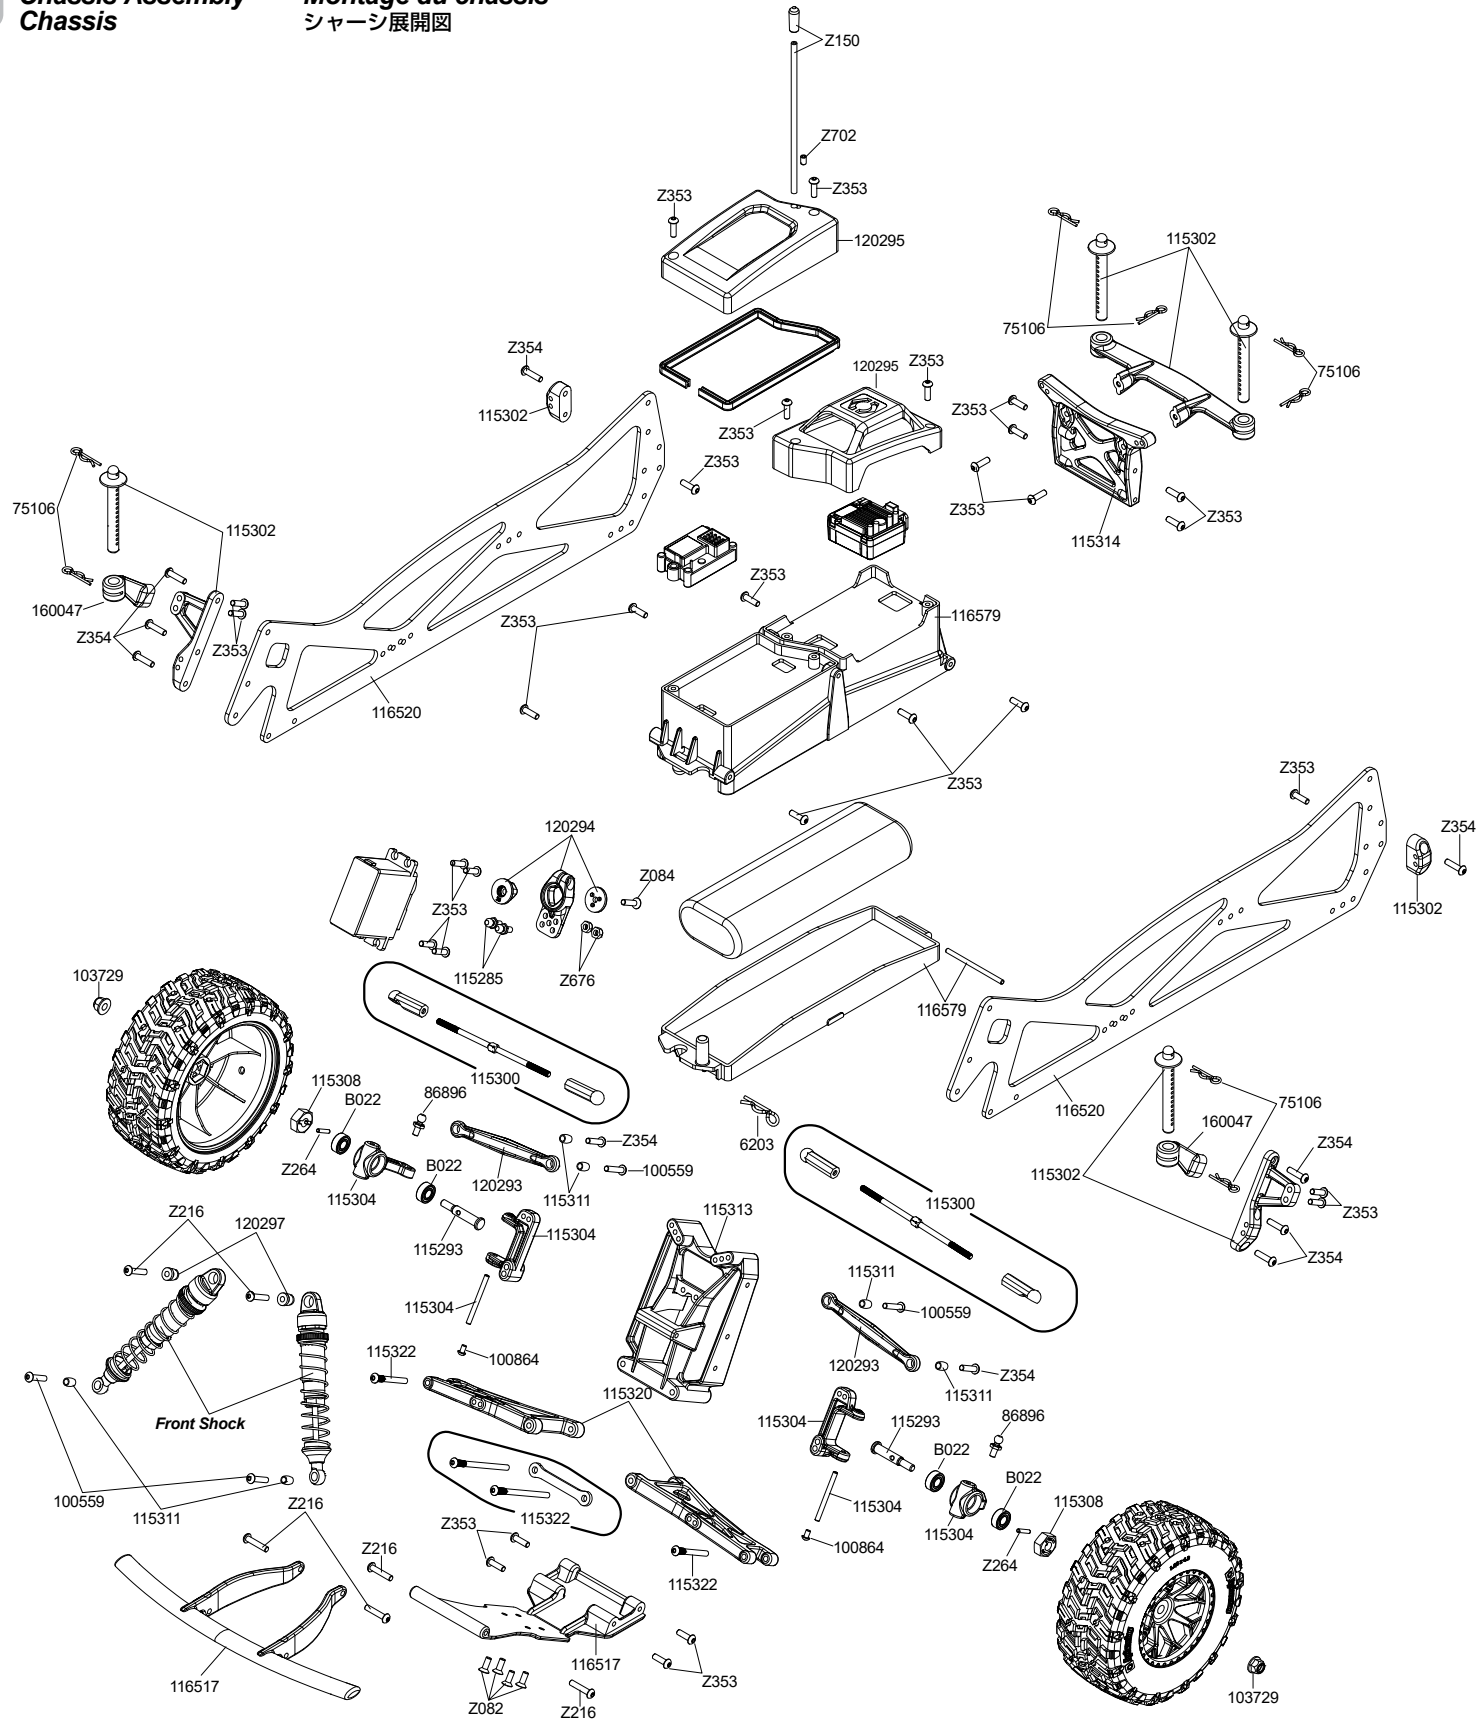

Chassis Assembly
Chassis

Montage du châssis
シャーシ展開図

Jump SC Tire: 116522
Toyo Tires Open Country M/T: 160075

Black: 116521
Chrome: 116739
White: 116741
Orange: 120134

En Parts List

Parts #	Description	Parts #	Description
6203	BODY CLIP (8mm/BLACK/20pcs)	116527	JUMP T2.8MS TIRE (2pcs)
6816	SILICONE O-RING S10 (6pcs)	116579	BATTERY BOX V2 SET
6819	SILICON O-RING P-3(REDF)(5pcs)	120018	HPI SS-20WR SERVO (WATER-RESISTANT/6.0V/6.5KG)
6917	PINION GEAR 17 TOOTH (48DP)	120042	HPI TF-41 / RF-41WP 2.4GHZ RADIO SET
75106	BODY CLIP (6mm/BLACK/20pcs)	120043	HPI TF-41 2.4GHZ TRANSMITTER (3CH)
86896	BALL STUD 4.8x12mm (10pcs)	120044	HPI RF-41WP RECEIVER (2.4GHZ/3CH)
100559	BUTTON HEAD SCREW M3x14mm (HEX SOCKET/10pcs)	120075	SC-3SWP2 WATERPROOF ESC WITH T-PLUG
100864	BUTTON HEAD SCREW M2.5x4mm (HEX SOCKET/10pcs)	120117	SATURN 12T 550 MOTOR
101221	DIFF CASE GASKET (3pcs)	120136	6-SHOT ST WHEEL (SILVER/2pcs)
101298	DIFF. GEAR SET	120293	CAMBER LINK (4pcs)
101301	DIFF. SHAFT SET	120294	SERVO SAVER SET
103729	SERRATED FLANGE LOCK NUT M4 (SILVER/10pcs)	120295	ESC/RECEIVER BOX LID SET
106719	SPRING 13x69x1.1mm 10 COILS (RED/2pcs)	120297	SHOCK PARTS SET (JUMPSHOT)
115285	LOW PROFILE BALL STUD 4.8x12mm (8pcs)	160037	DIFF SHAFT 5x22.7mm (2pcs)
115286	SHOCK SHAFT SET (FRONT/REAR)	160038	DIFF CASE 5x30x16mm
115287	SHOCK BODY SET (FRONT/REAR)	160039	DIFF GEAR 60T
115288	SPORT SHOCK SET (FRONT/2pcs)	160041	TOP SHAFT GEAR SET V2 (22T)
115289	SPORT SHOCK SET (REAR/2pcs)	160042	HD IDLER GEAR V2 (27T)
115293	FRONT AXLE (2pcs)	160043	SPUR GEAR COVER V2
115294	DRIVE SHAFT 83mm (2pcs)	160045	GEAR BOX SET V2
115295	STUB AXLE (2pcs)	160046	WASHER 12x15x0.3mm (10pcs)
115296	IDLE GEAR SHAFT (5x23mm)	160047	FRONT BODY POST MOUNT (JUMPSHOT SC)
115297	TOP SHAFT SET	160064	LOCK WASHER 3x6mm (10pcs)
115300	STEERING TURNBUCKLE SET (2pcs)	160065	SPACER 5x8x6.5mm (GUNMETAL)
115301	REAR HUB SET (2pcs)	160075	JUMPSHOT SC TOYO TIRES OPEN COUNTRY M/T
115302	BODY POST/CAMBER LINK SET (FRONT/REAR)	160264	JUMPSHOT MT V2.0 BODYSHELL
115304	STEERING BLOCK SET	160265	JUMPSHOT SC V2.0 BODYSHELL
115308	12mm WHEEL HEX HUB SET (4pcs)	160266	JUMPSHOT ST V2.0 BODYSHELL
115309	FRONT SKID PLATE	A020	O-RING P-5 (4pcs)
115310	REAR ARM MOUNT/REAR SKID PLATE	B017	BALL BEARING 4x8x3mm (2pcs)
115311	LINKAGE PIVOT (10pcs)	B021	BALL BEARING 5x10x4mm (2pcs)
115313	FRONT SHOCK TOWER	B022	BALL BEARING 5x11x4mm (2pcs)
115314	REAR SHOCK TOWER	B030	BALL BEARING 10x15x4mm (2pcs)
115315	JUMP T2.8M TIRE (2pcs)	Z082	FLAT HEAD SCREW M3x8mm HEX SOCKET/10pcs
115316	90T SPUR GEAR (48P)	Z084	FLAT HEAD SCREW M3x12mm HEX SOCKET/10pcs/2.0mm
115317	TVP MAIN CHASSIS SET	Z150	ANTENNA PIPE SET
115318	SLIPPER PAD SET	Z216	BUTTON HEAD SCREW M3x15mm (HEX SOCKET/4pcs)
115319	SLIPPER PAD (2pcs)	Z242	E-CLIPS E2mm (20pcs)
115320	FRONT SUSPENSION ARM SET	Z263	PIN 2x8mm (12pcs)
115321	REAR SUSPENSION ARM SET	Z264	PIN 2x10mm (10pcs)
115322	HINGE PIN SET (FRONT/REAR)	Z353	BUTTON HEAD SCREW M3x10mm HEX SOCKET/10pcs
115323	MOTOR SCREW M3x9mm (4pcs)	Z354	BUTTON HEAD SCREW M3x12mm HEX SOCKET/10pcs
115324	6-SHOT MT WHEEL (CHROME/2PCS)	Z478	TP. FLAT HEAD SCREW M2.6x12mm (12pcs)
116517	FRONT BUMPER SET (SC)	Z663	LOCK NUT M3 (6pcs)
116518	REAR BUMPER SET (SC)	Z676	LOCK NUT M3 THIN TYPE (4pcs)
116519	CAP HEAD SCREW M3.5x16mm (10pcs)	Z700	SET SCREW M3x3mm (6pcs)
116520	TVP MAIN CHASSIS SET (SC)	Z702	SET SCREW M3x5mm (10pcs)
116521	8-SHOT SC WHEEL (BLACK/2pcs)		
116522	JUMP SC TIRE (2pcs)		
116525	TVP MAIN CHASSIS SET (ST)		
116526	FRONT SKID PLATE (ST)		