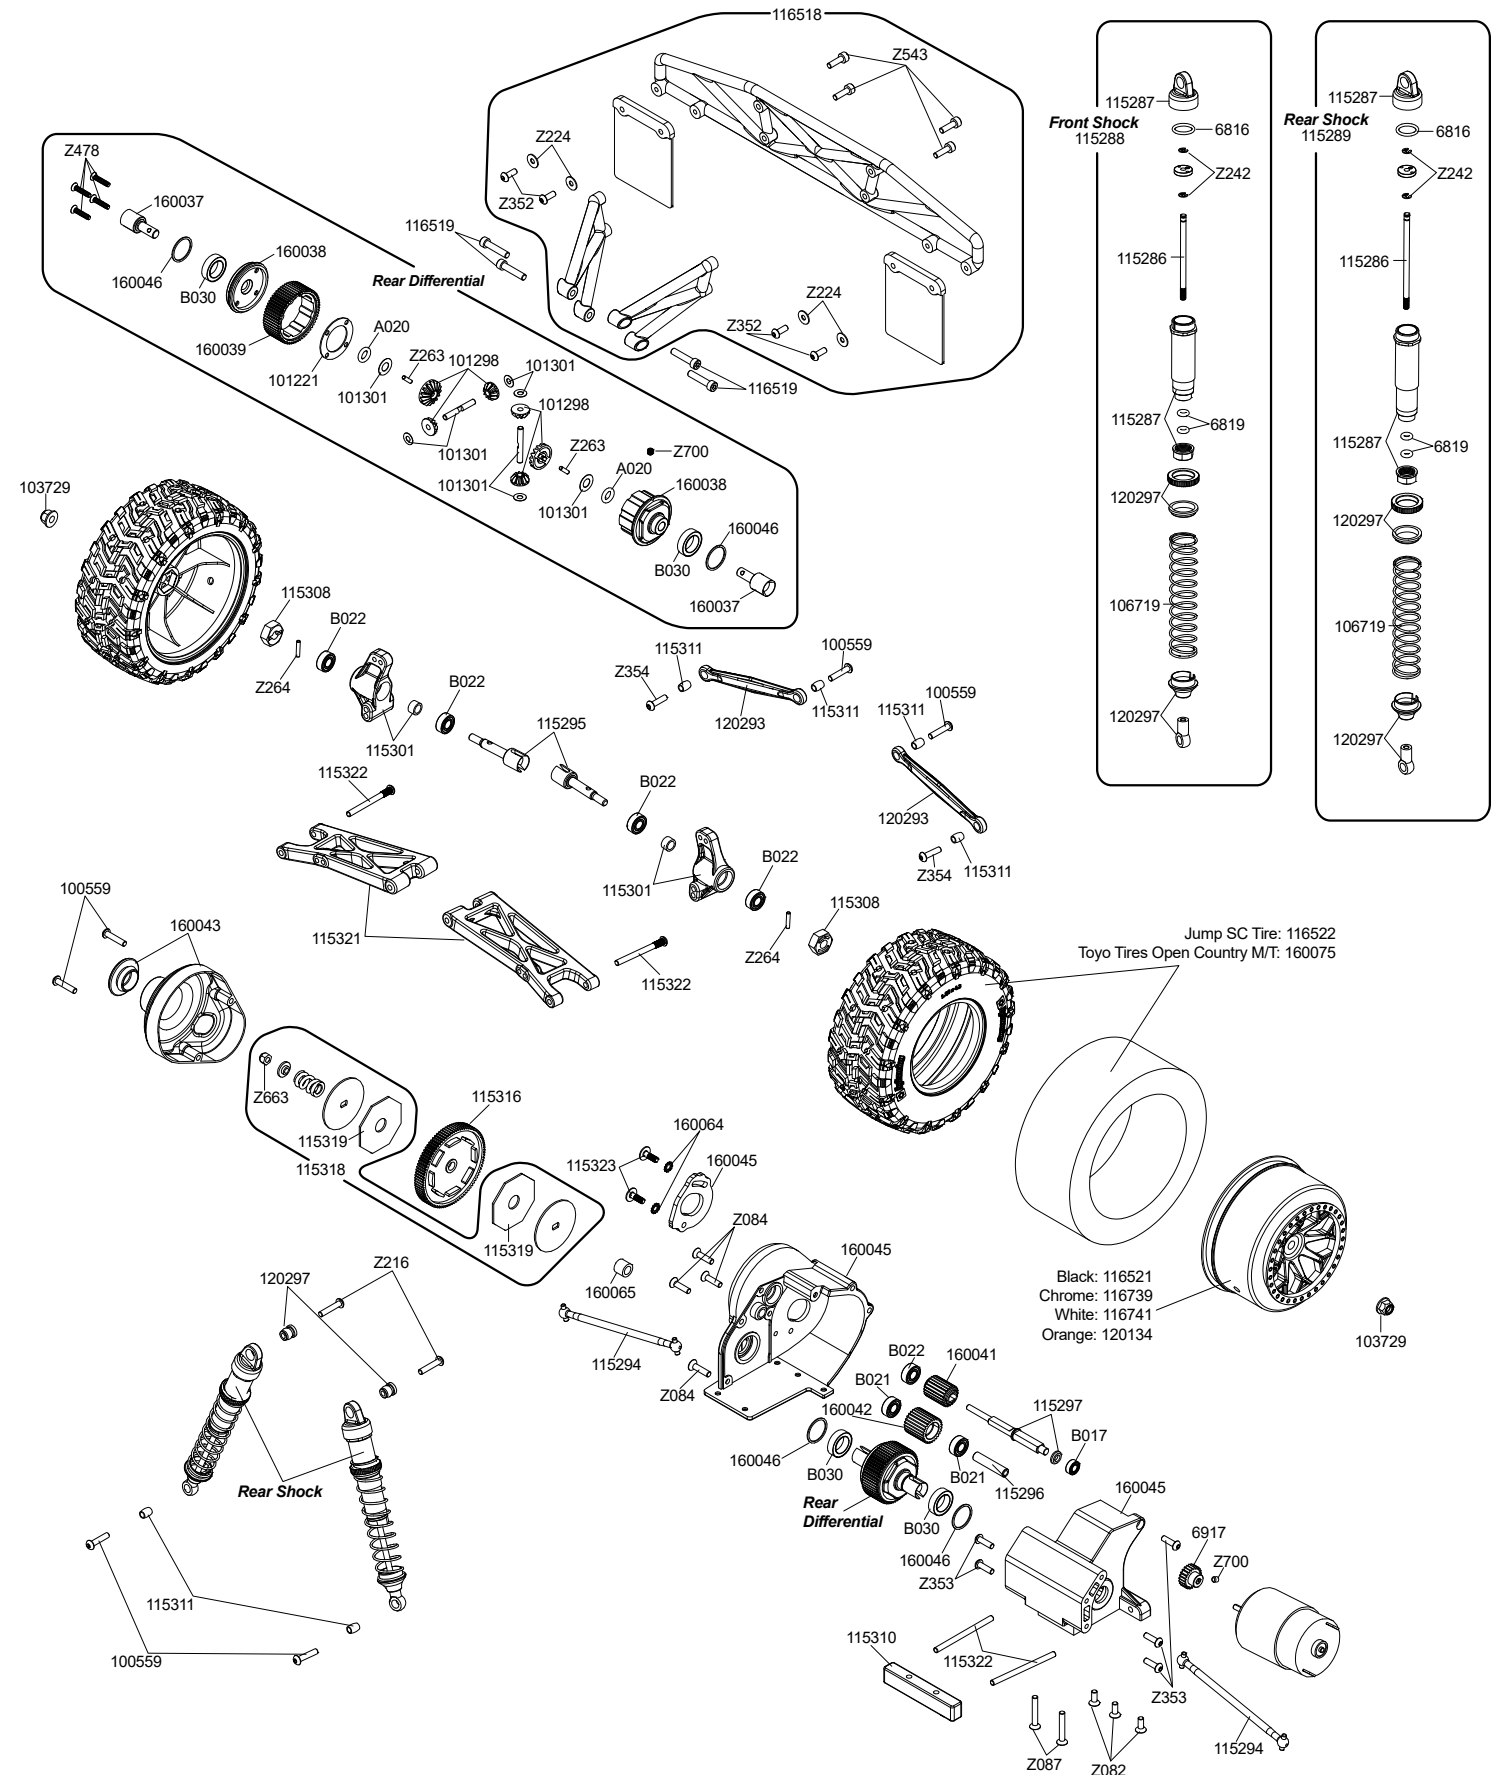

Chassis Assembly
Chassis

Montage du châssis
シャーシ展開図

Jump SC Tire: 116522
Toyo Tires Open Country M/T: 160075

Black: 116521
Chrome: 116739
White: 116741
Orange: 120134

En Parts List

Parts #	Description	Parts #	Description
6203	BODY CLIP (8mm/BLACK/20pcs)	116527	JUMP T2.8MS TIRE (2pcs)
6816	SILICONE O-RING S10 (6pcs)	116579	BATTERY BOX V2 SET
6819	SILICON O-RING P-3(REDF)(5pcs)	120018	HPI SS-20WR SERVO (WATER-RESISTANT/6.0V/6.5KG)
6917	PINION GEAR 17 TOOTH (48DP)	120042	HPI TF-41 / RF-41WP 2.4GHZ RADIO SET
75106	BODY CLIP (6mm/BLACK/20pcs)	120043	HPI TF-41 2.4GHZ TRANSMITTER (3CH)
86896	BALL STUD 4.8x12mm (10pcs)	120044	HPI RF-41WP RECEIVER (2.4GHZ/3CH)
100559	BUTTON HEAD SCREW M3x14mm (HEX SOCKET/10pcs)	120075	SC-3SWP2 WATERPROOF ESC WITH T-PLUG
100864	BUTTON HEAD SCREW M2.5x4mm (HEX SOCKET/10pcs)	120117	SATURN 12T 550 MOTOR
101221	DIFF CASE GASKET (3pcs)	120136	6-SHOT ST WHEEL (SILVER/2pcs)
101298	DIFF. GEAR SET	120293	CAMBER LINK (4pcs)
101301	DIFF. SHAFT SET	120294	SERVO SAVER SET
103729	SERRATED FLANGE LOCK NUT M4 (SILVER/10pcs)	120295	ESC/RECEIVER BOX LID SET
106719	SPRING 13x69x1.1mm 10 COILS (RED/2pcs)	120297	SHOCK PARTS SET (JUMPSHOT)
115285	LOW PROFILE BALL STUD 4.8x12mm (8pcs)	160037	DIFF SHAFT 5x22.7mm (2pcs)
115286	SHOCK SHAFT SET (FRONT/REAR)	160038	DIFF CASE 5x30x16mm
115287	SHOCK BODY SET (FRONT/REAR)	160039	DIFF GEAR 60T
115288	SPORT SHOCK SET (FRONT/2pcs)	160041	TOP SHAFT GEAR SET V2 (22T)
115289	SPORT SHOCK SET (REAR/2pcs)	160042	HD IDLER GEAR V2 (27T)
115293	FRONT AXLE (2pcs)	160043	SPUR GEAR COVER V2
115294	DRIVE SHAFT 83mm (2pcs)	160045	GEAR BOX SET V2
115295	STUB AXLE (2pcs)	160046	WASHER 12x15x0.3mm (10pcs)
115296	IDLE GEAR SHAFT (5x23mm)	160047	FRONT BODY POST MOUNT (JUMPSHOT SC)
115297	TOP SHAFT SET	160064	LOCK WASHER 3x6mm (10pcs)
115300	STEERING TURNBUCKLE SET (2pcs)	160065	SPACER 5x8x6.5mm (GUNMETAL)
115301	REAR HUB SET (2pcs)	160075	JUMPSHOT SC TOYO TIRES OPEN COUNTRY M/T
115302	BODY POST/CAMBER LINK SET (FRONT/REAR)	160264	JUMPSHOT MT V2.0 BODYSHELL
115304	STEERING BLOCK SET	160265	JUMPSHOT SC V2.0 BODYSHELL
115308	12mm WHEEL HEX HUB SET (4pcs)	160266	JUMPSHOT ST V2.0 BODYSHELL
115309	FRONT SKID PLATE	A020	O-RING P-5 (4pcs)
115310	REAR ARM MOUNT/REAR SKID PLATE	B017	BALL BEARING 4x8x3mm (2pcs)
115311	LINKAGE PIVOT (10pcs)	B021	BALL BEARING 5x10x4mm (2pcs)
115313	FRONT SHOCK TOWER	B022	BALL BEARING 5x11x4mm (2pcs)
115314	REAR SHOCK TOWER	B030	BALL BEARING 10x15x4mm (2pcs)
115315	JUMP T2.8M TIRE (2pcs)	Z082	FLAT HEAD SCREW M3x8mm HEX SOCKET/10pcs
115316	90T SPUR GEAR (48P)	Z084	FLAT HEAD SCREW M3x12mm HEX SOCKET/10pcs/2.0mm
115317	TVP MAIN CHASSIS SET	Z150	ANTENNA PIPE SET
115318	SLIPPER PAD SET	Z216	BUTTON HEAD SCREW M3x15mm (HEX SOCKET/4pcs)
115319	SLIPPER PAD (2pcs)	Z242	E-CLIPS E2mm (20pcs)
115320	FRONT SUSPENSION ARM SET	Z263	PIN 2x8mm (12pcs)
115321	REAR SUSPENSION ARM SET	Z264	PIN 2x10mm (10pcs)
115322	HINGE PIN SET (FRONT/REAR)	Z353	BUTTON HEAD SCREW M3x10mm HEX SOCKET/10pcs
115323	MOTOR SCREW M3x9mm (4pcs)	Z354	BUTTON HEAD SCREW M3x12mm HEX SOCKET/10pcs
115324	6-SHOT MT WHEEL (CHROME/2PCS)	Z478	TP. FLAT HEAD SCREW M2.6x12mm (12pcs)
116517	FRONT BUMPER SET (SC)	Z663	LOCK NUT M3 (6pcs)
116518	REAR BUMPER SET (SC)	Z676	LOCK NUT M3 THIN TYPE (4pcs)
116519	CAP HEAD SCREW M3.5x16mm (10pcs)	Z700	SET SCREW M3x3mm (6pcs)
116520	TVP MAIN CHASSIS SET (SC)	Z702	SET SCREW M3x5mm (10pcs)
116521	8-SHOT SC WHEEL (BLACK/2pcs)		
116522	JUMP SC TIRE (2pcs)		
116525	TVP MAIN CHASSIS SET (ST)		
116526	FRONT SKID PLATE (ST)		