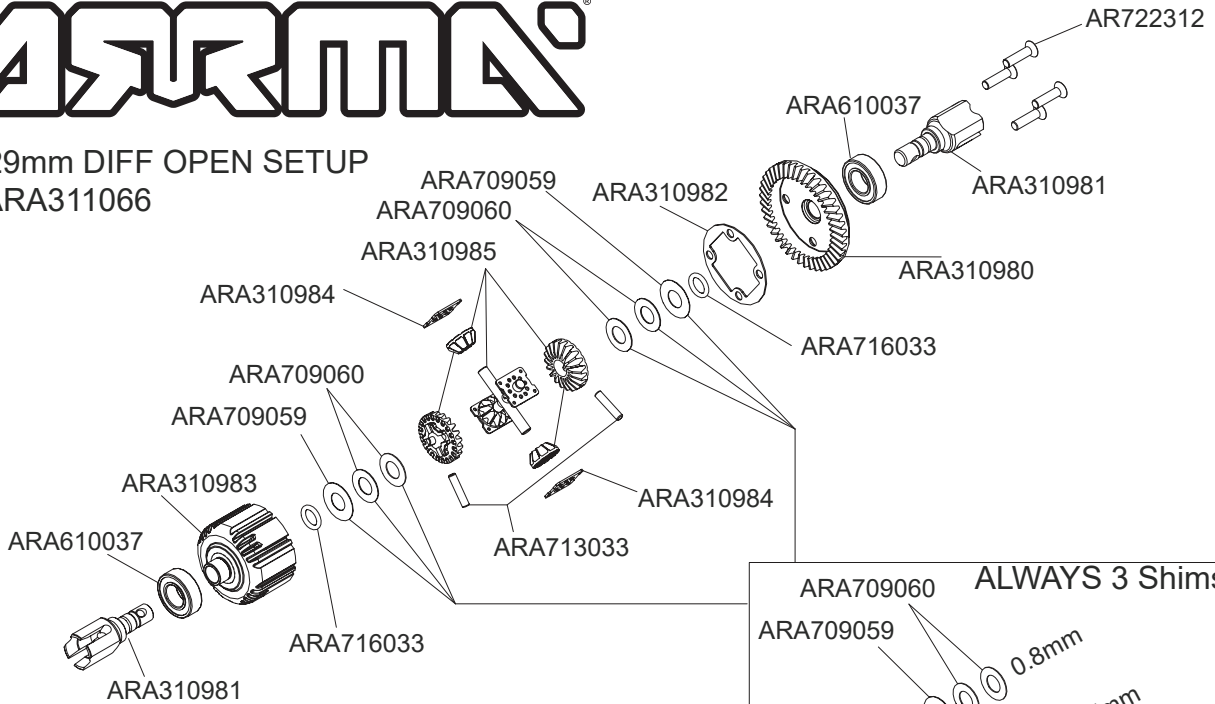

29mm DIFF OPEN SETUP
ARA311066

ARA709060 ALWAYS 3 Shims

ARA709059 0.8mm

ARA709060 0.7mm

ARA709059

NEVER 2 Shims