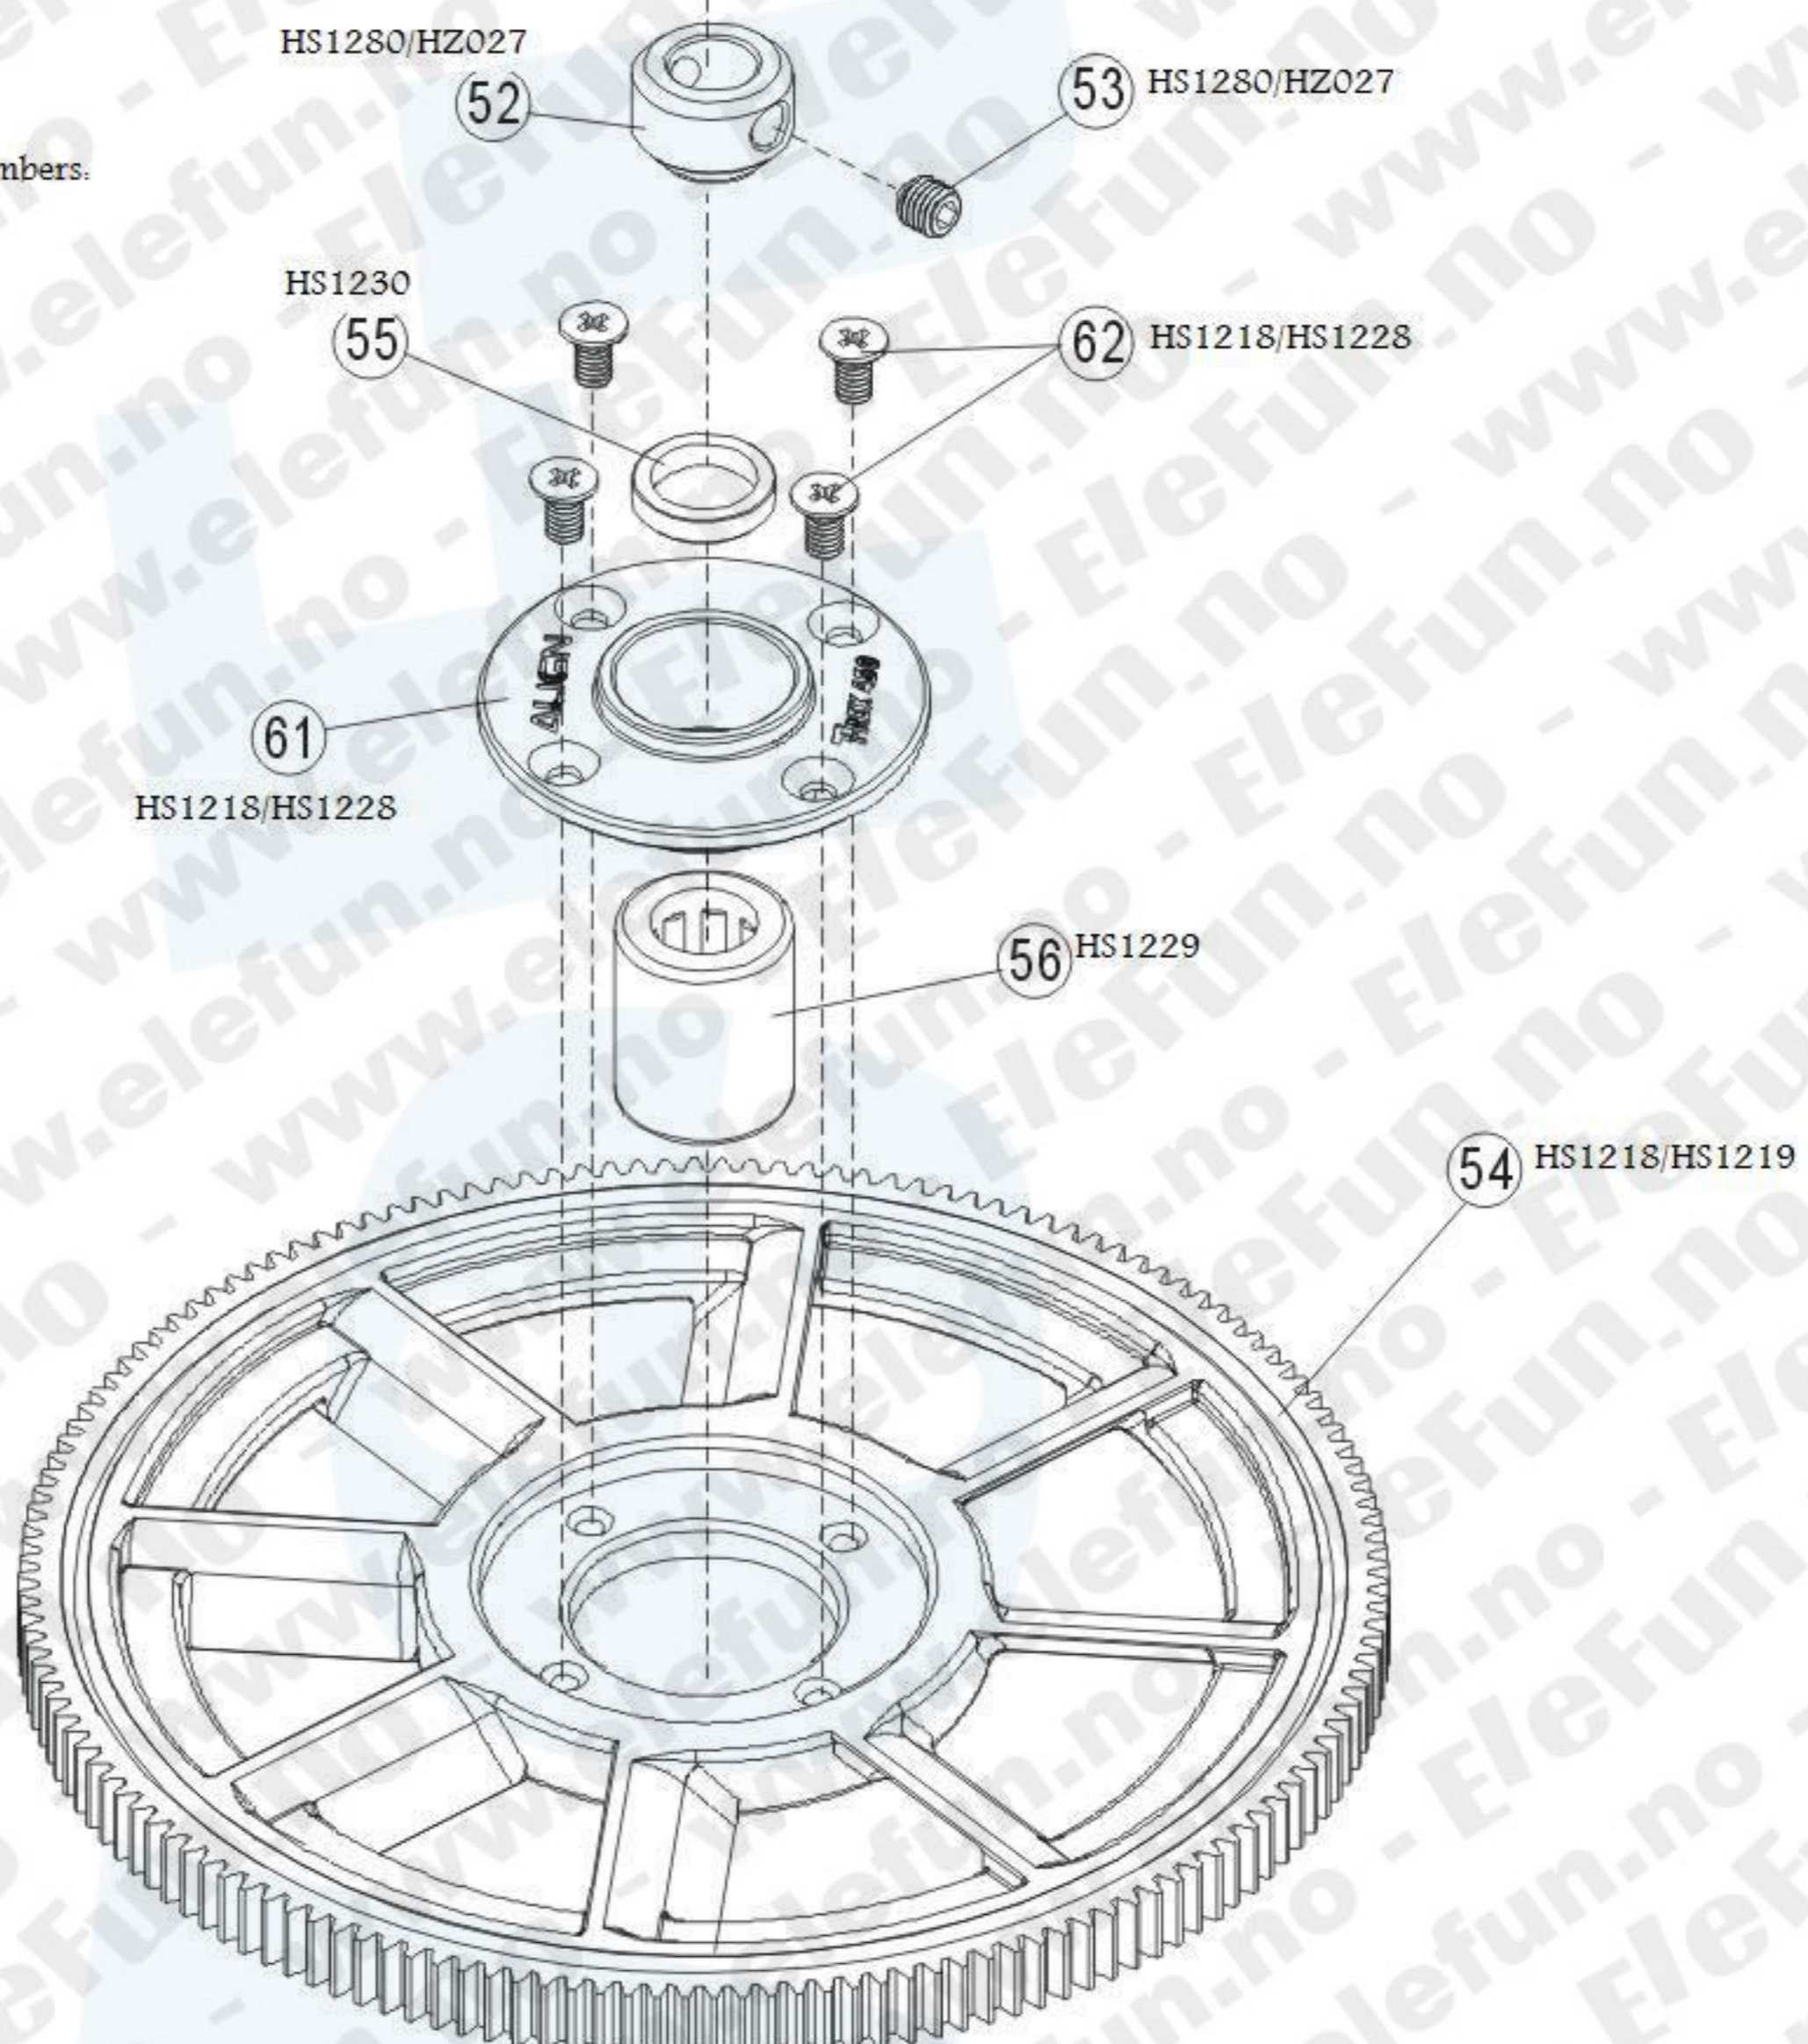

Note the linkage part numbers.
 Ball-Links. HS1074
 Linkage Rods. HS1282

Note the linkage part numbers.
 Ball-Links, HS1074
 Linkage Rods, HS1282

Note 1. HS1201 contain the numbers - 95, 117 - 132, 134-138 But the bladeholders are light blue
 Note 2. HS1259 contain the numbers - 106-116