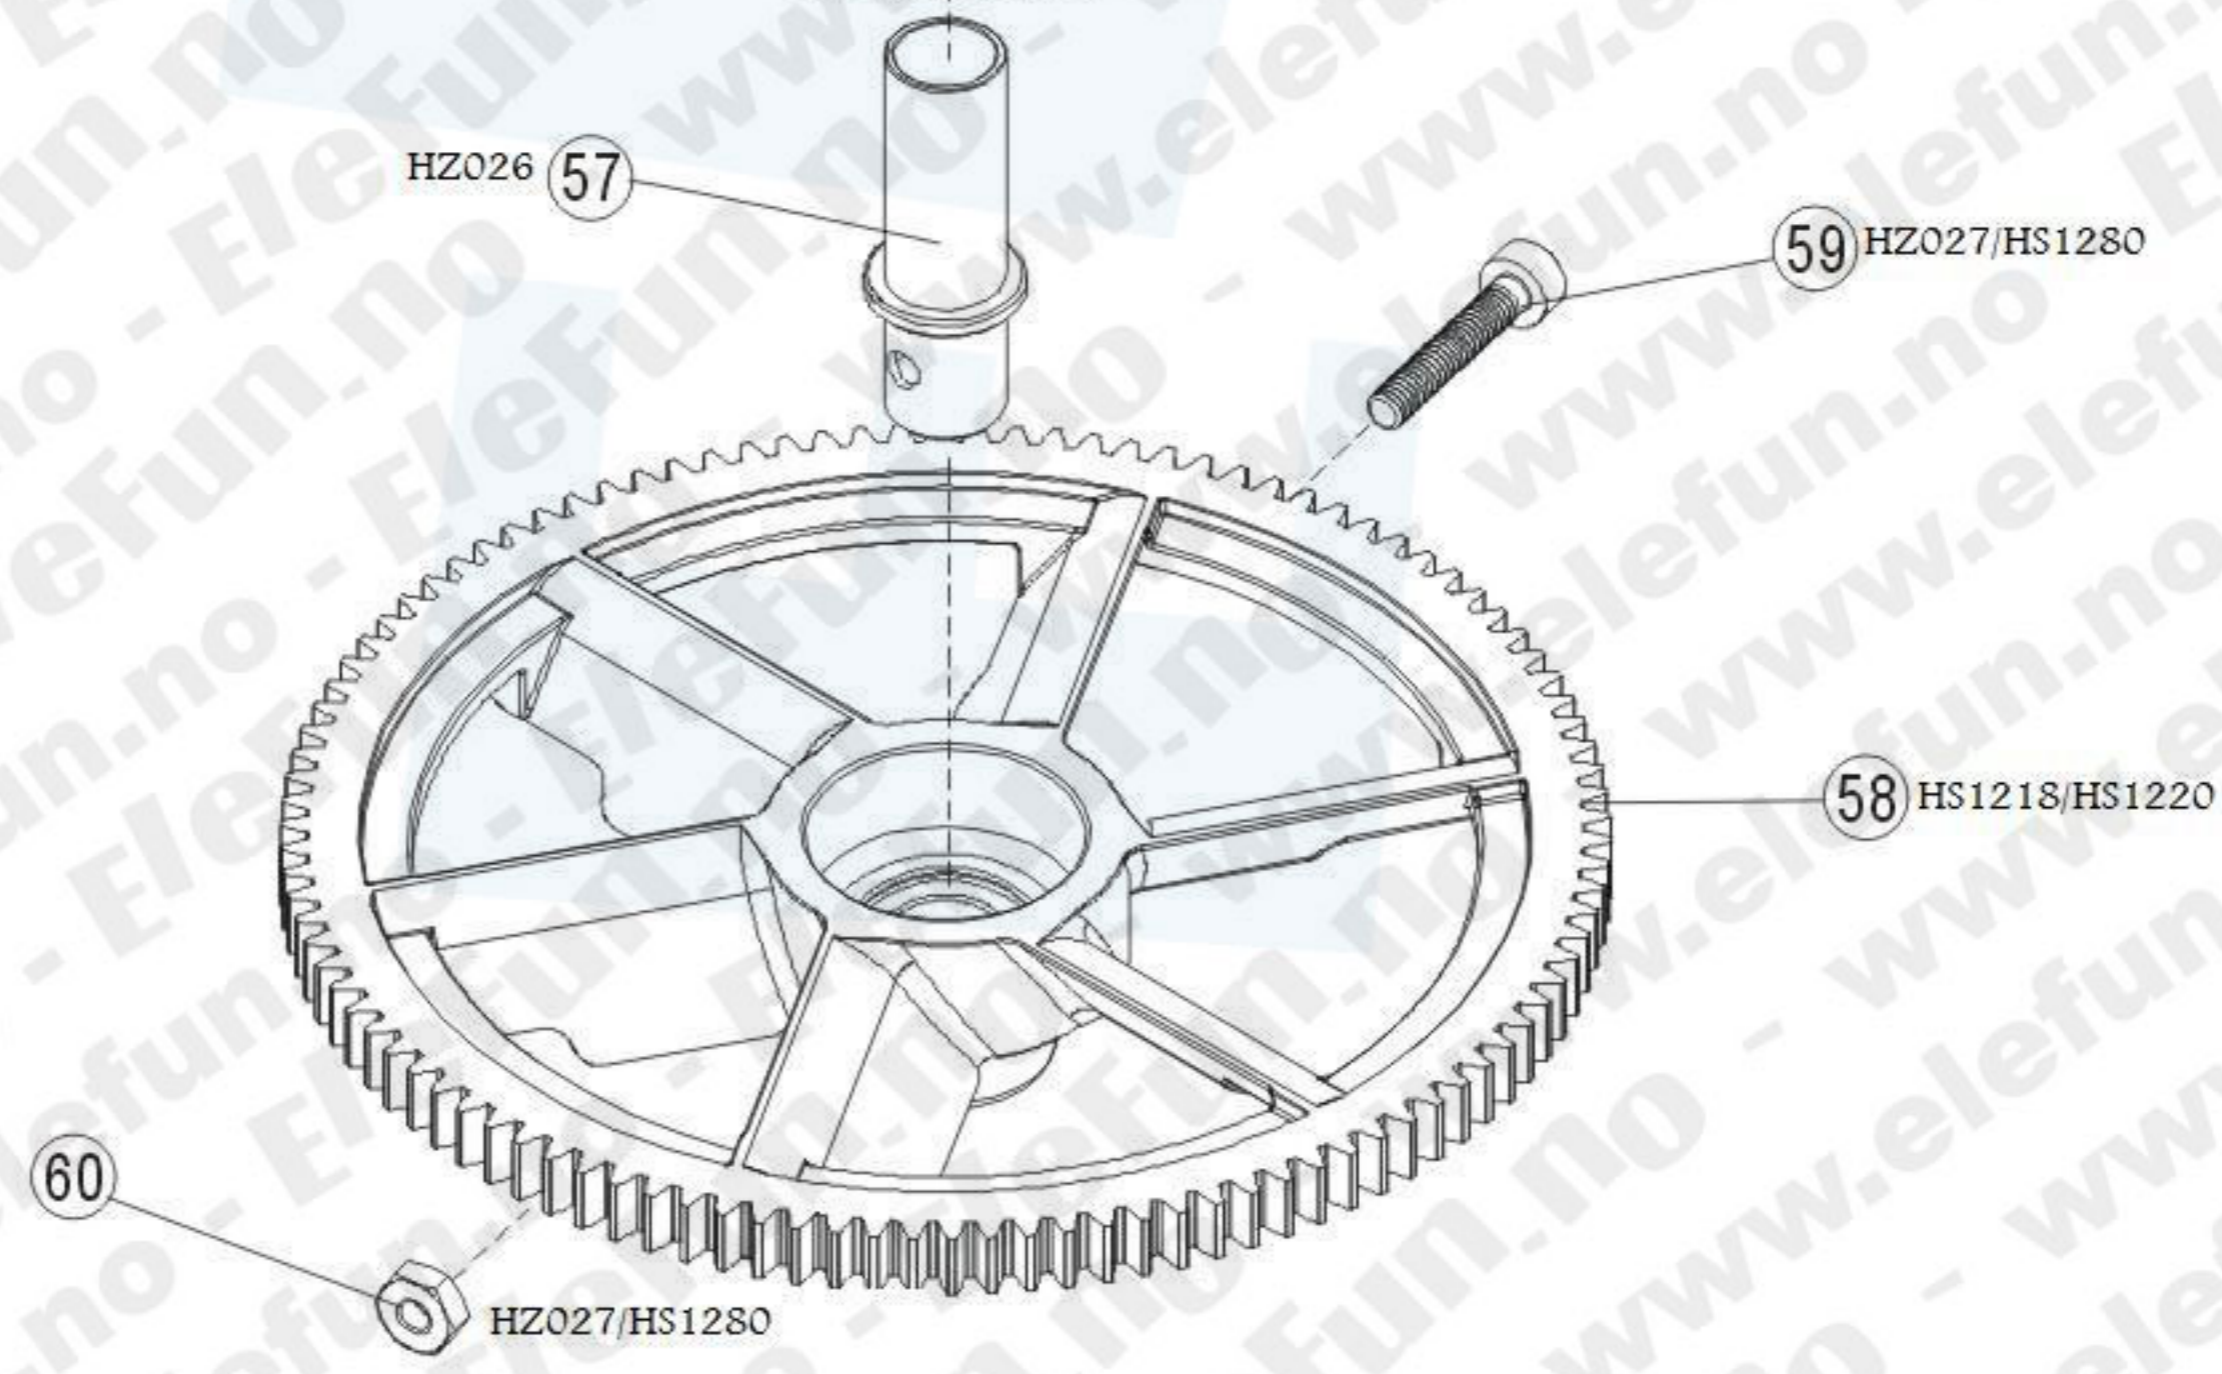

Note the linkage part numbers.
 Ball-Links. HS1074
 Linkage Rods. HS1282

Note the linkage part numbers.
 Ball-Links, HS1074
 Linkage Rods, HS1282

Note 1. HS1201 contain the numbers - 95, 117 - 132, 134-138 But the bladeholders are light blue
 Note 2. HS1259 contain the numbers - 106-116