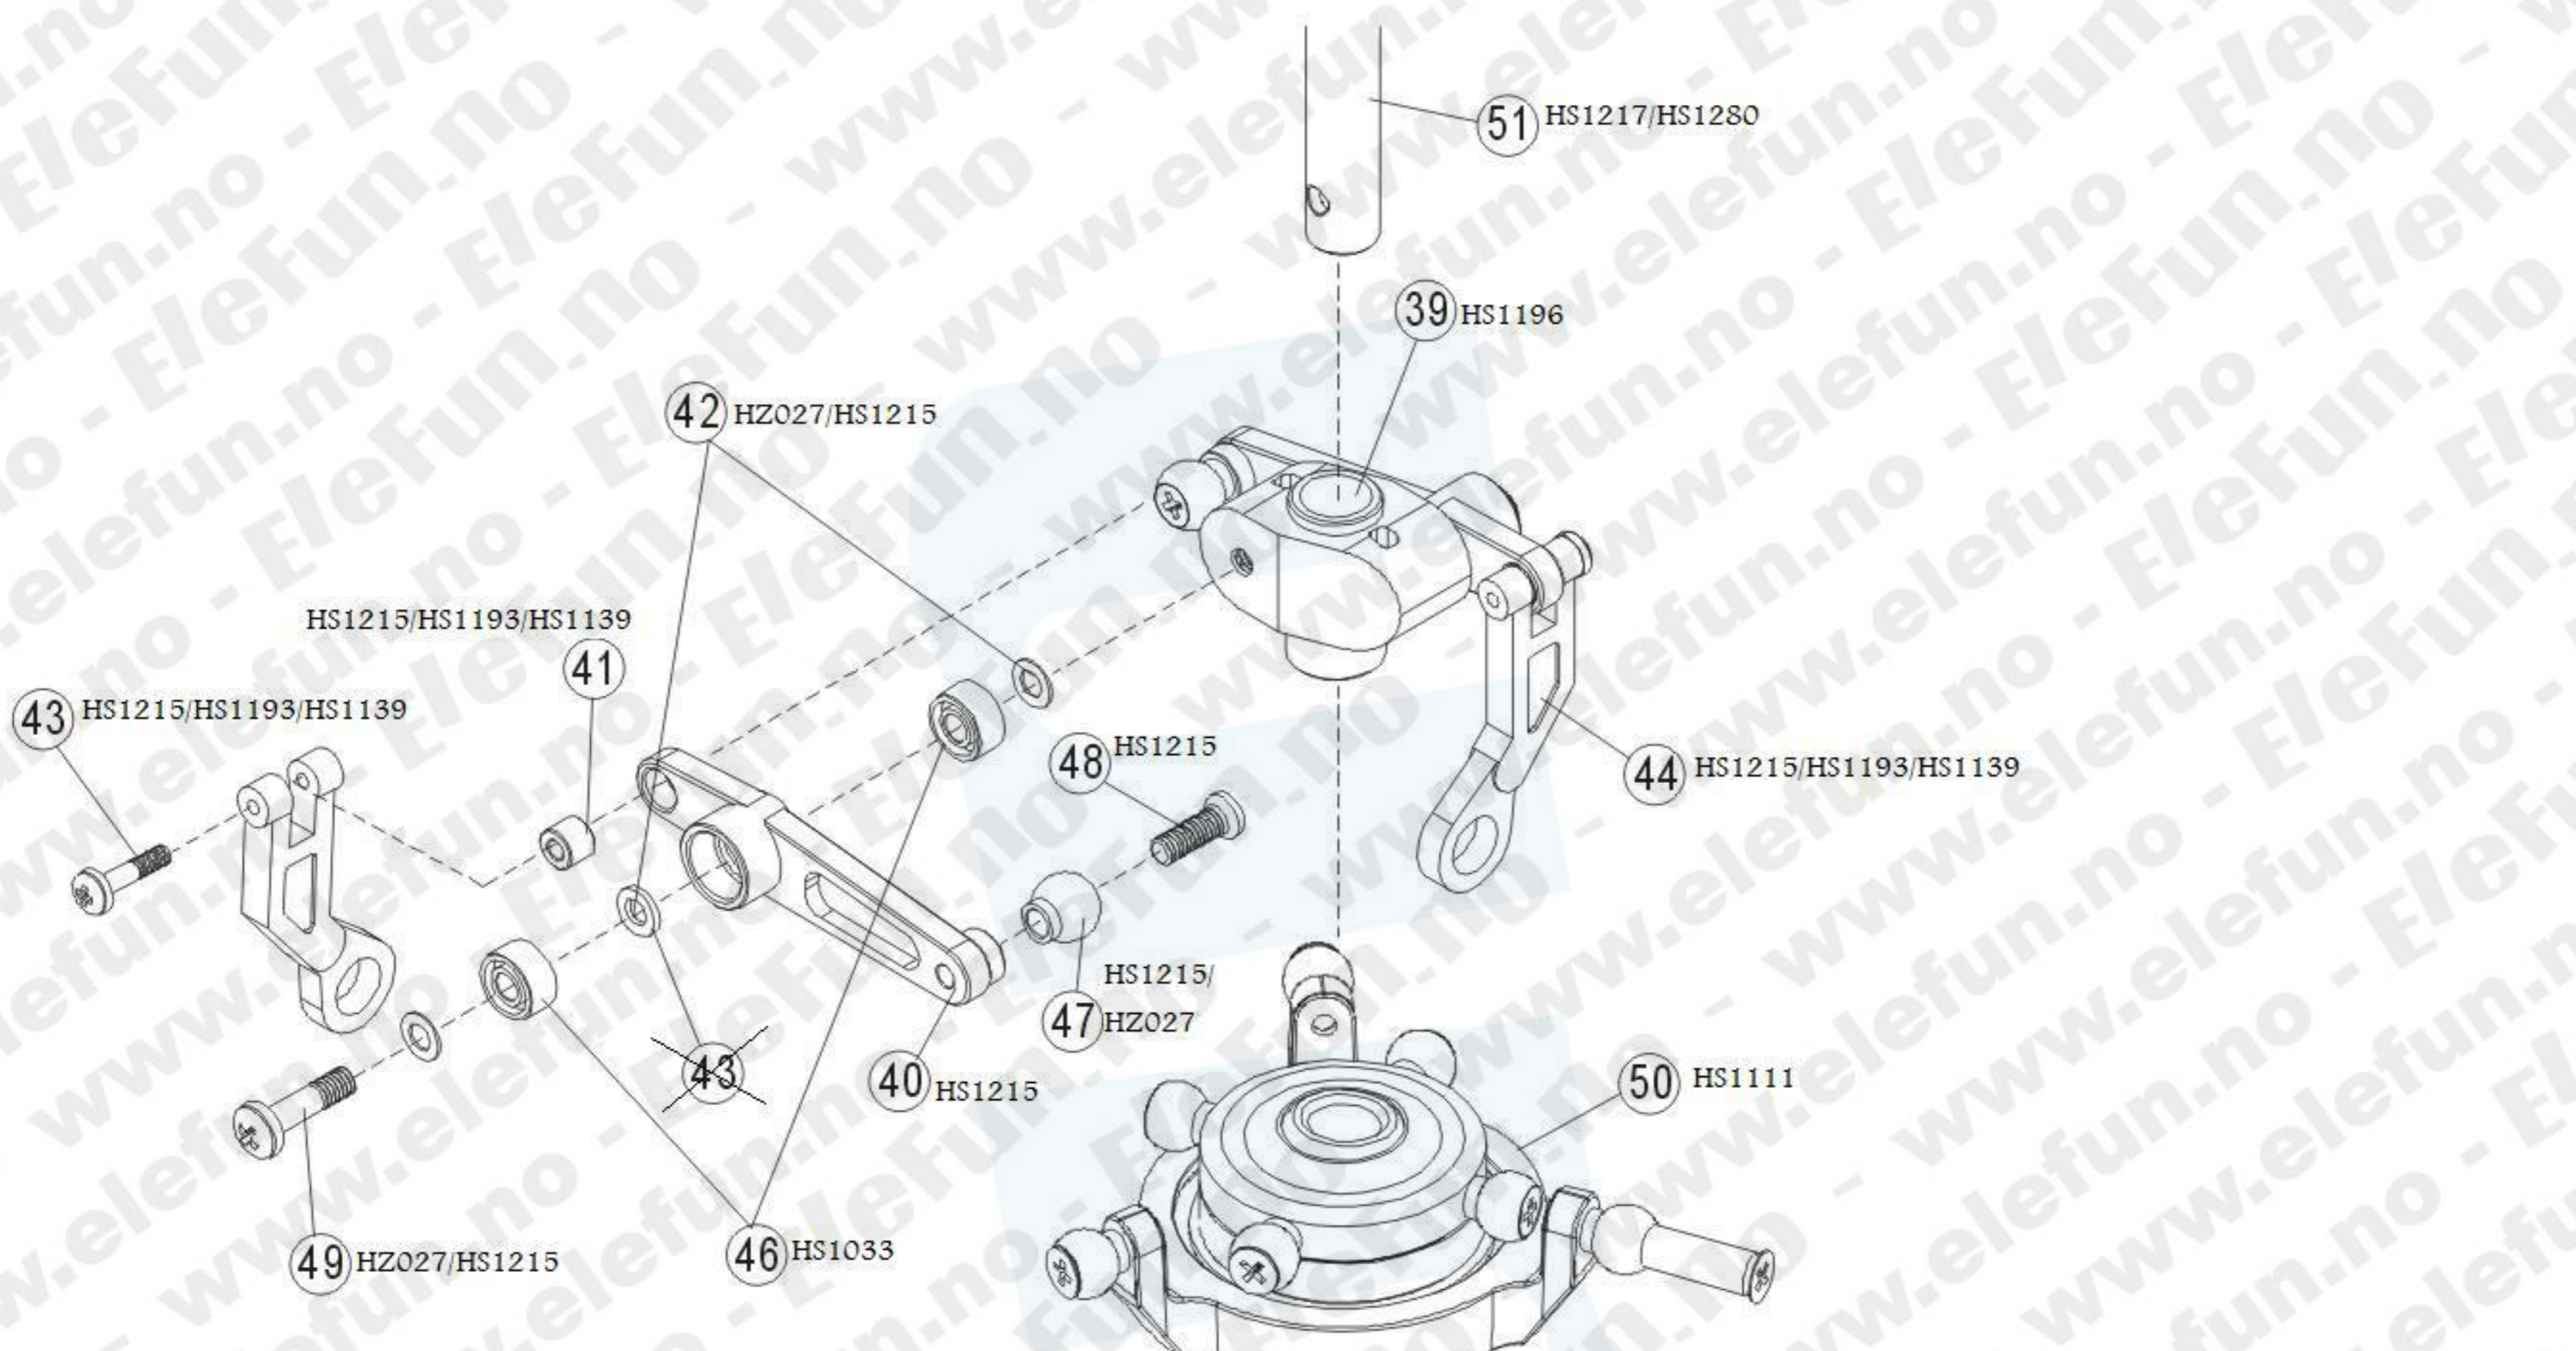

Note the linkage part numbers.
 Ball-Links. HS1074
 Linkage Rods. HS1282

Note the linkage part numbers.
 Ball-Links, HS1074
 Linkage Rods, HS1282

Note 1. HS1201 contain the numbers - 95, 117 - 132, 134-138 But the bladeholders are light blue
 Note 2. HS1259 contain the numbers - 106-116